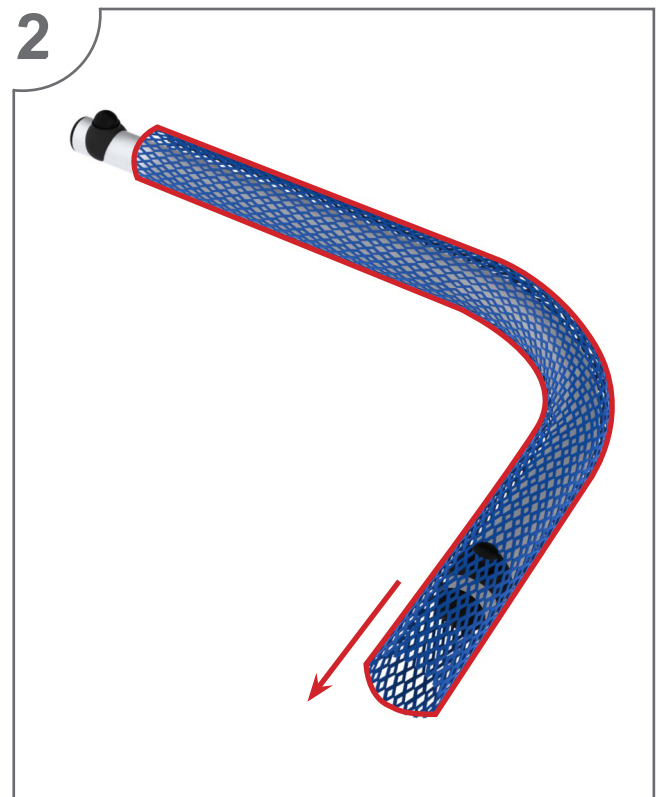

ASSEMBLY INSTRUCTION

Name: Table Stand -XL

Model Number: #12.1602

Instruction ID: #00.510_C

ASSEMBLY INSTRUCTION

Name: Table Stand -XL

Model Number: #12.1602

Instruction ID: #00.510_C