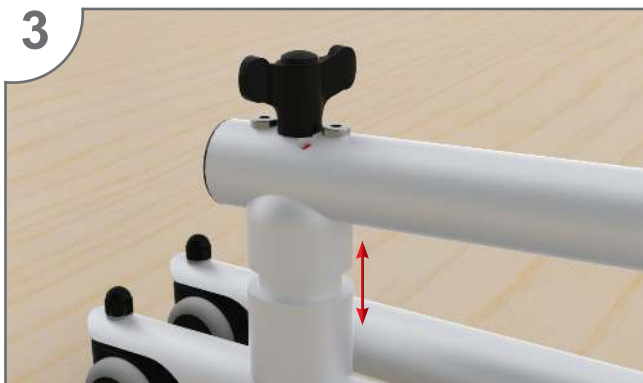

# ASSEMBLY INSTRUCTION

Name: FS-TeleLock QuickPack

Model Number: #17.1052

Instruction ID: #00.535\_G