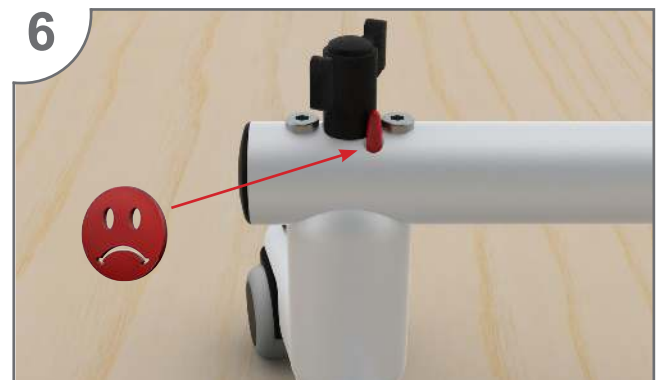

# ASSEMBLY INSTRUCTION

Name: FS-TeleLock QuickPack

Model Number: #17.1052

Instruction ID: #00.535\_G