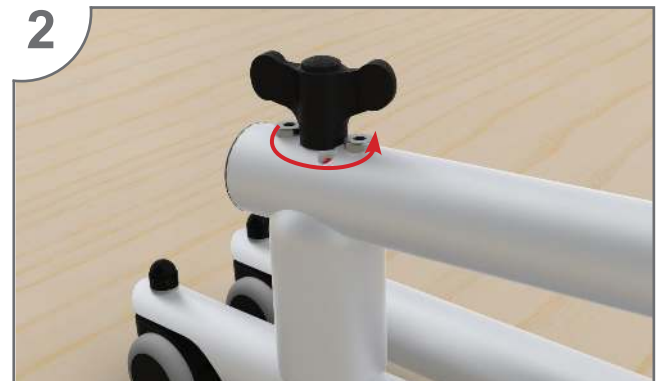

# ASSEMBLY INSTRUCTION

Name: FS-TeleLock QuickPack

Model Number: #17.1052

Instruction ID: #00.535\_G