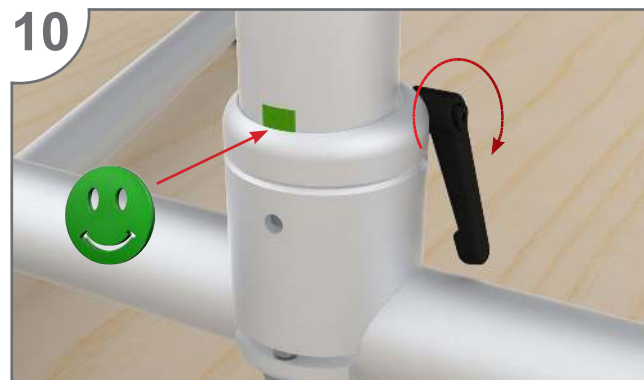

ASSEMBLY INSTRUCTION

Name: FS-TeleLock QuickPack

Model Number: #17.1052

Instruction ID: #00.535_G