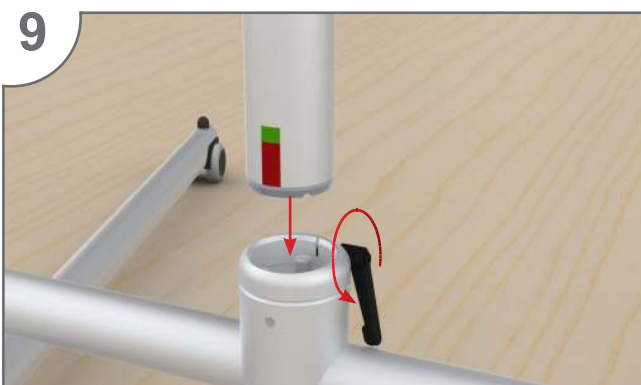

ASSEMBLY INSTRUCTION

Name: FS-TeleLock QuickPack

Model Number: #17.1052

Instruction ID: #00.535_G