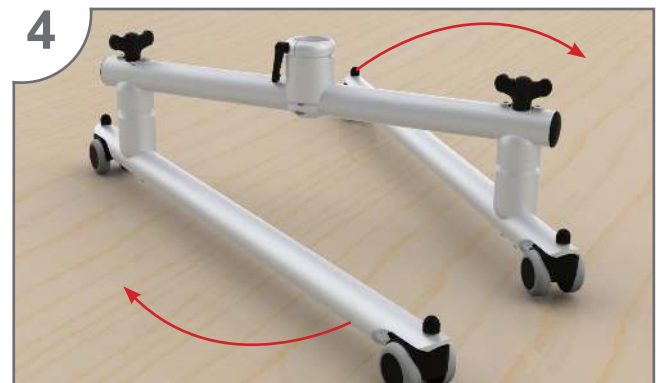

# ASSEMBLY INSTRUCTION

Name: FS-TeleLock QuickPack

Model Number: #17.1052

Instruction ID: #00.535\_G