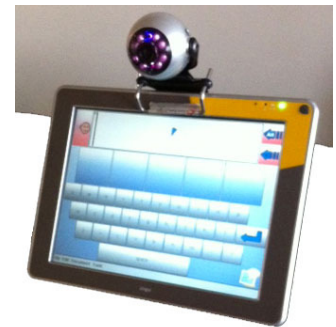

[follow on Twitter](#) | [forward to a friend](#)

Copyright © 2014 Zyteq Pty Ltd, All rights reserved.

Our mailing address is:
PO Box 190 South Melbourne VIC 3205

[unsubscribe from this list](#) | [update subscription preferences](#)